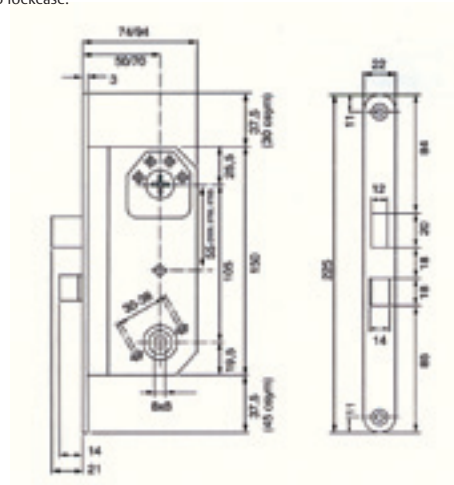

# SPECIFICATIONS

\* ANSI DB lockcase:

\* EURO lockcase:

\* ANSI DA lockcase:

\* Bathroom 565 lockcase:

\* Bathroom 2014 lockcase:

**ANSI:**

- 25 mm front
- 28 mm front
- 32 mm front

Backset: 70 mm

**EURO:**

- 20 mm front
- 22 mm front
- 24 mm front

Backset: 65 mm

Australian and Japanese lock case conforming to local standards.

Unlimited possibilities • customized solutions

Accessories by VingCard®