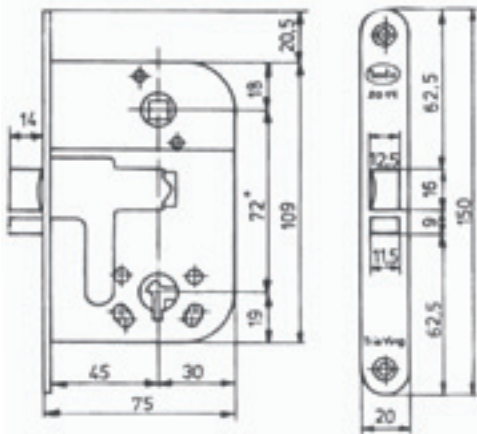

# SPECIFICATIONS

\* ANSI DB lockcase:

\* EURO lockcase:

\* ANSI DA lockcase:

\* Bathroom 565 lockcase:

\* Bathroom 2014 lockcase:

**ANSI:**

- 25 mm front
- 28 mm front
- 32 mm front

Backset: 70 mm

**EURO:**

- 20 mm front
- 22 mm front
- 24 mm front

Backset: 65 mm

Australian and Japanese lock case conforming to local standards.

Unlimited possibilities • customized solutions

Accessories by VingCard®