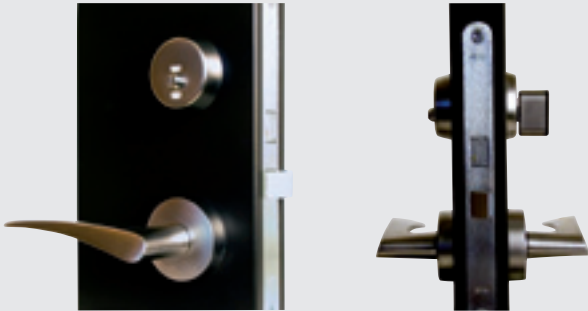

Signature Bathroom locks

VingCard also offer bathroom locks (565 and 2014 lockcase) that perfectly match the Signature guest room locks. It comes in the finishes Satin Brass, Satin Chrome, Polished Brass and Satin Chrome.

565