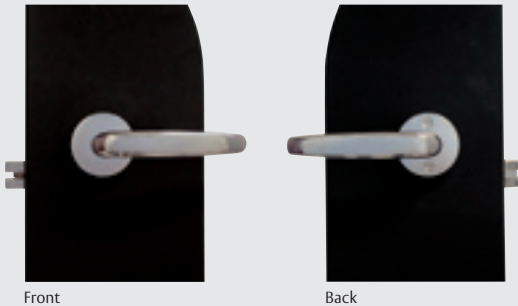

## Traditional locks

Where design integrity is top priority, there is a desire for the necessary hardware to blend into the interior, thus becoming virtually invisible to the end-user.

We have complemented our Signature by VingCard locks with high quality traditional locks to exactly match the style and finish of any Signature by VingCard lock, ensuring a uniformed and sophisticated style throughout your property.

## 1001

Doors that do not need to be locked. Latch bolt operated by handle from either side (no locking).

Application	Lock parts	Operating parts
Passage or closet door	Latch	Door handles

Backset: 70 mm

**EURO:**

- 20 mm front
- 22 mm front
- 24 mm front

Backset: 65 mm

Australian and Japanese lock case conforming to local standards.

Unlimited possibilities • customized solutions

Accessories by VingCard®