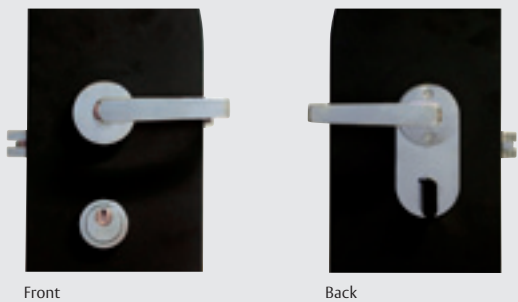

# Signature 1000 series

Signature 1000-series is available with EURO, ANSI DB (deadbolt below) and ANSI DA (deadbolt above) lock cases. It comes with the same handles as Signature electronic locks and in the finishes Satin Brass, Satin Chrome, Polished Brass and Satin Chrome to perfectly match the guest room doors with the back of house locks.

## 1001

Doors that do not need to be locked. Latch bolt operated by handle from either side (no locking).

Application	Lock parts	Operating parts
Passage or closet door	Latch	Door handles

## 1021

Latch operated by handle from either side. Deadbolt operated by key from outside and thumbturn inside.

Application	Lock parts	Operating parts
Front exterior doors	Latch and deadbolt	Door handle, cylinder and thumbturn

## 1021 Interconnecting

Latch operated by handle and deadbolt operated by key. Blind rose on the outside.

Application	Lock parts	Operating parts
Interconnecting doors	Latch and deadbolt	Door handle and cylinder