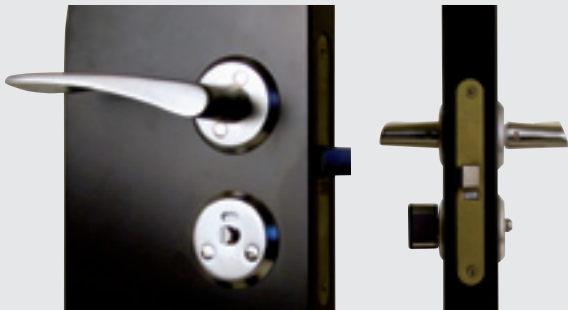

2014

Standard handles

Standard handles available are Wing, Functional, Gothic and Straight.

All handles are delivered in the same finish as the rose and indicator for a consistent and stylish look.