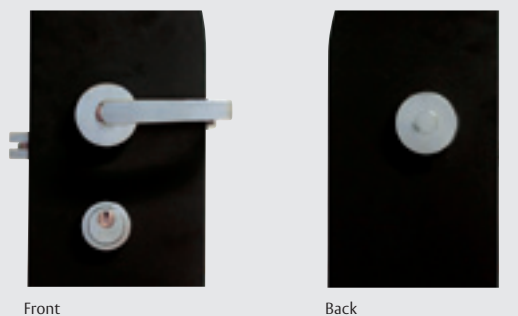

# Signature 1000 series

Signature 1000-series is available with EURO, ANSI DB (deadbolt below) and ANSI DA (deadbolt above) lock cases. It comes with the same handles as Signature electronic locks and in the finishes Satin Brass, Satin Chrome, Polished Brass and Satin Chrome to perfectly match the guest room doors with the back of house locks.

## 1001

Doors that do not need to be locked. Latch bolt operated by handle from either side (no locking).

Application	Lock parts	Operating parts
Passage or closet door	Latch	Door handles

## 1021

Latch operated by handle from either side. Deadbolt operated by key from outside and thumbturn inside.

Application	Lock parts	Operating parts
Front exterior doors	Latch and deadbolt	Door handle, cylinder and thumbturn

## 1021 Interconnecting

Latch operated by handle and deadbolt operated by key. Blind rose on the outside.

Application	Lock parts	Operating parts
Interconnecting doors	Latch and deadbolt	Door handle and cylinder