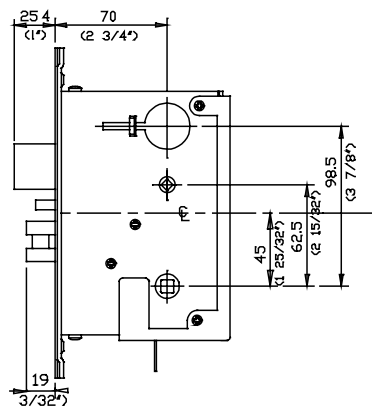

# SPECIFICATIONS

\* ANSI DB lockcase:

\* EURO lockcase:

\* ANSI DA lockcase:

\* Bathroom 565 lockcase:

\* Bathroom 2014 lockcase:

**ANSI:**

- 25 mm front
- 28 mm front
- 32 mm front

Backset: 70 mm

**EURO:**

- 20 mm front
- 22 mm front
- 24 mm front

Backset: 65 mm

Australian and Japanese lock case conforming to local standards.

Unlimited possibilities • customized solutions

Accessories by VingCard®